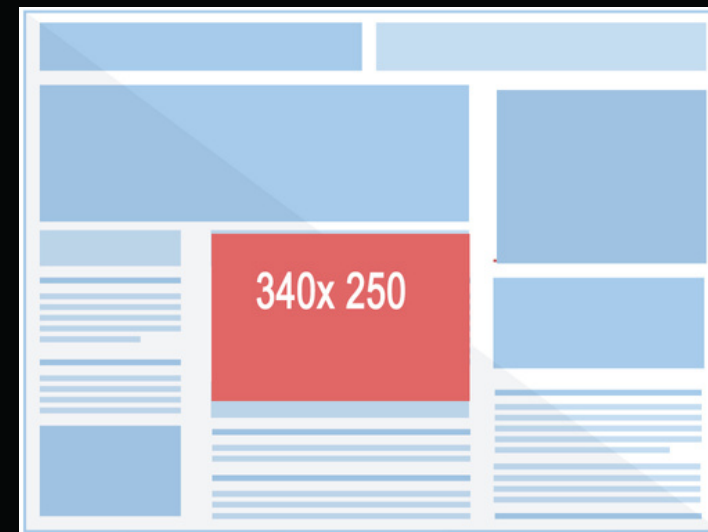

TARIFAS BANNERS DIGITAL

BANNER CABECERA

Duración del banner.

1 mes.

Precio: 1100 euros

Duración del banner.

15 días

Precio: 600 euros

984x170

A diagram showing a header banner. It consists of a dark purple horizontal bar at the top with the text '984x170' in white. Below this bar is a large light blue rectangular area representing the main content of the banner.

BANNER LATERAL 1 Y 2 COLUMNA

Duración del banner.

1 mes.

Precio: 900 euros

Duración del banner.

15 días

Precio: 700 euros

BANNER PIE DE PAGINA

Duración del banner.

1 mes.

Precio: 700 euros

Duración del banner.

15 días

Precio: 500 euros

728x90

A diagram of a footer banner. It shows a light blue rectangular area with a white border. Inside, there are several horizontal light blue lines representing text. At the bottom, there is a dark purple horizontal bar with the text '728x90' in white.

El tamaño especificado es en píxeles